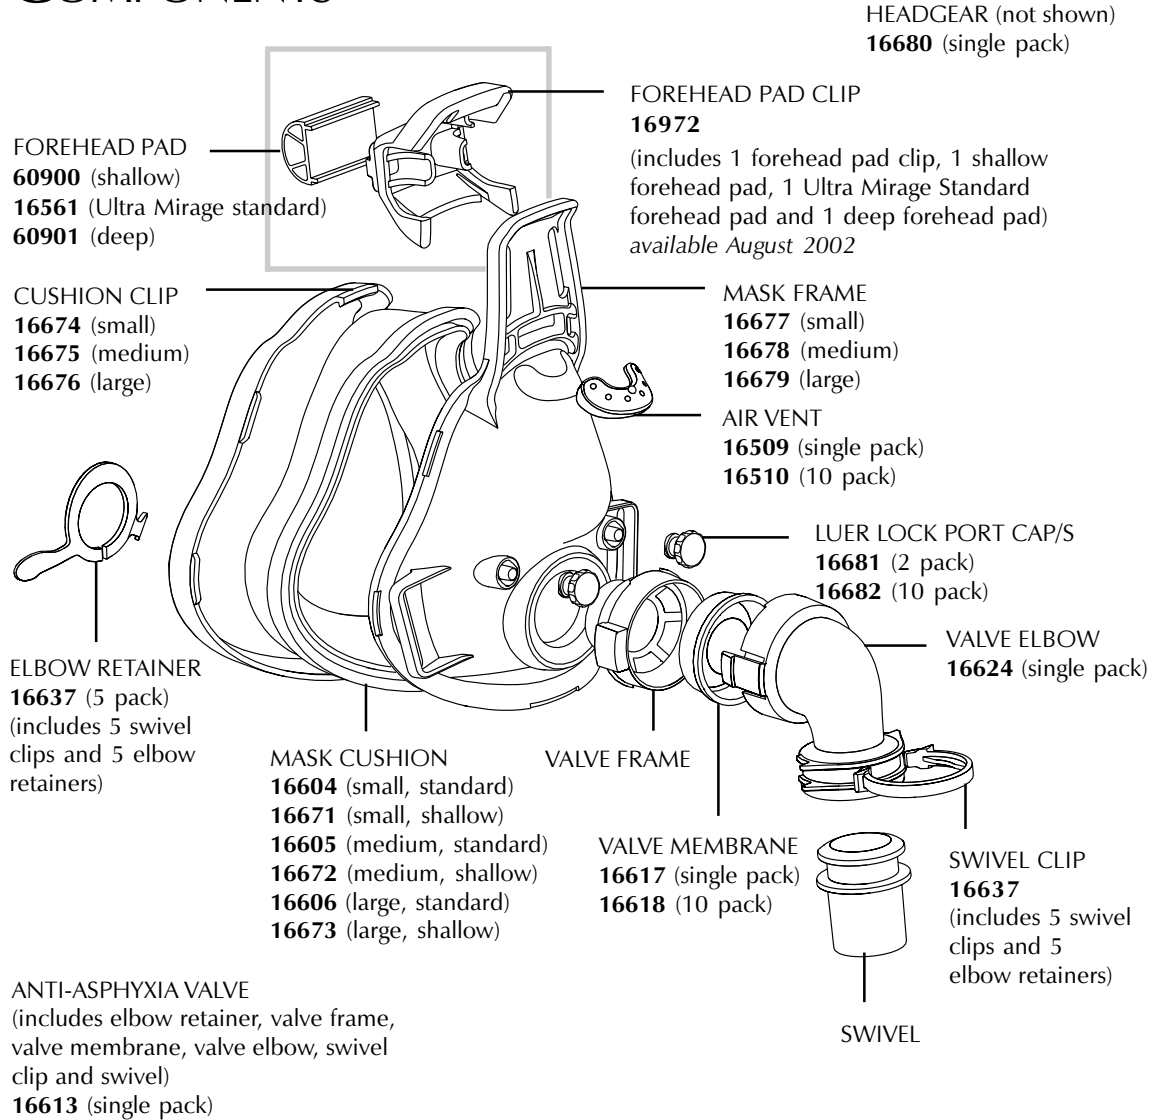

## MIRAGE® FULL FACE MASK SERIES 2 COMPONENTS

### FULLY ASSEMBLED MIRAGE FULL FACE MASK SERIES 2

PART NUMBER	DESCRIPTION
16659	Mirage Full Face Mask Series 2 System - Small Standard
16660	Mirage Full Face Mask Series 2 System - Small Shallow
16661	Mirage Full Face Mask Series 2 System - Medium Standard
16662	Mirage Full Face Mask Series 2 System - Medium Shallow
16663	Mirage Full Face Mask Series 2 System - Large Standard
16664	Mirage Full Face Mask Series 2 System - Large Shallow